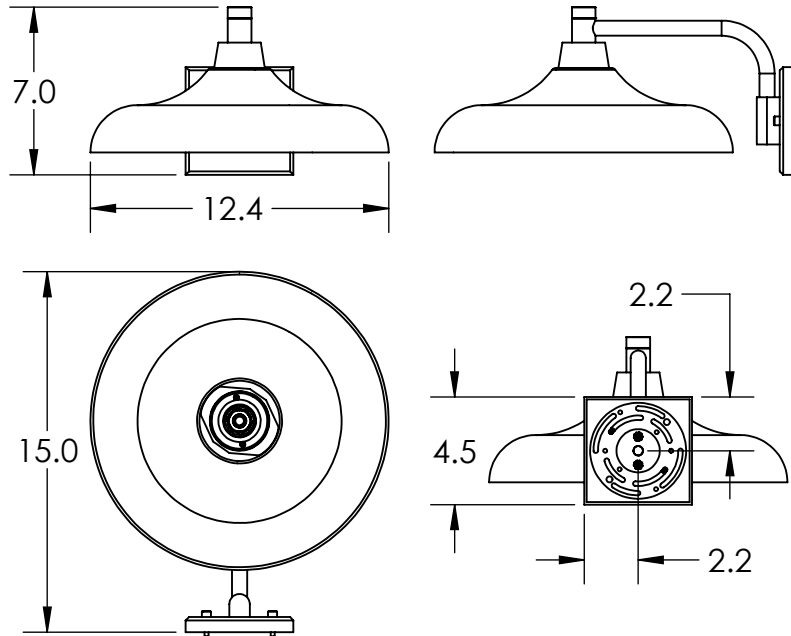

All dimensions are shown in inches unless otherwise stated.

Mounting Method: J-Box Wall Mount

PRODUCT DESCRIPTION

A timeless vintage look makes the Ranch Sconce suit many of today's most popular architectural styles. AC LED lamping minimizes energy consumption and fixture maintenance. Choose from three AAMA 2604-rated all-climate finishes.

Finish Options: AG SB TB

Glass Types: F

Suspension Method: Wall Mount

Weight(lbs.): 5

UL Rating: Wet

Top Diffuser: Closed

Bottom Diffuser: Closed Glass

Light Source: LED

Power Factor: >0.9

SCAN FOR MORE INFORMATION

Notes:

GENERAL NOTES:

Visit studio.hammerton.com to read about our Lifetime Limited Warranty.

All Hammerton fixtures are handcrafted by artisans. Subtle imperfections reflect the mark of the artisan and should be expected in any handcrafted product. Dimensions may vary up to 7/8".